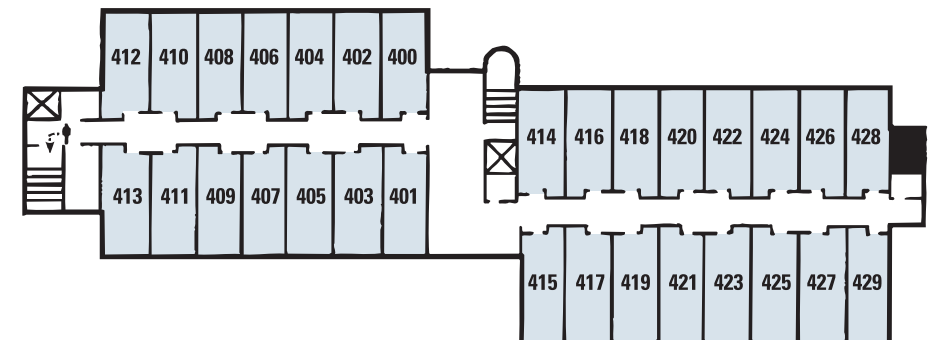

First Floor

Second Floor

Third Floor

Fourth Floor

- Meeting Rooms
- Hospitality Facilities

This IACC-approved conference center features:

- 14,026 square feet of meeting space
- 23 fully equipped meeting rooms for up to 130, including formal board rooms in the Montrose Mansion and meeting rooms in the adjacent conference wing
- Gracious early-20th-century architecture integrating progressive technology, comprehensive visual, audio and computer resources and high-speed Internet access in meeting and guest rooms
- Business center for desktop publishing, presentation graphics and business support services
- Dedicated conference planner