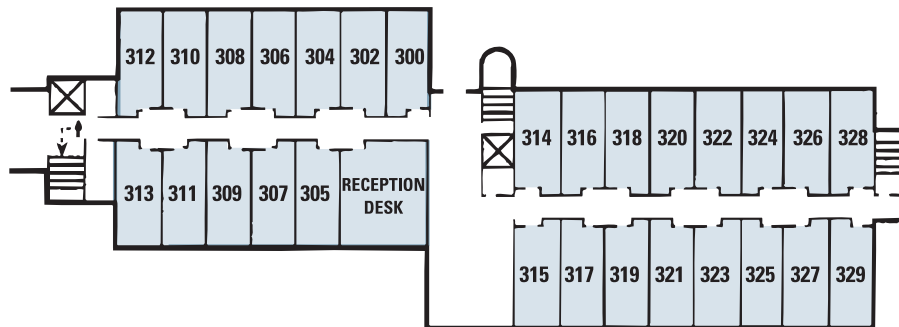

First Floor

Second Floor

Third Floor

Fourth Floor

- Meeting Rooms
- Hospitality Facilities

This IACC-approved conference center features:

- 14,026 square feet of meeting space
- 23 fully equipped meeting rooms for up to 130, including formal board rooms in the Montrose Mansion and meeting rooms in the adjacent conference wing
- Gracious early-20th-century architecture integrating progressive technology, comprehensive visual, audio and computer resources and high-speed Internet access in meeting and guest rooms
- Business center for desktop publishing, presentation graphics and business support services
- Dedicated conference planner

Room Capacities

Total Sq Ft

Room Size

Ceiling Ht

Classroom

Theater

Banquet 10

Reception