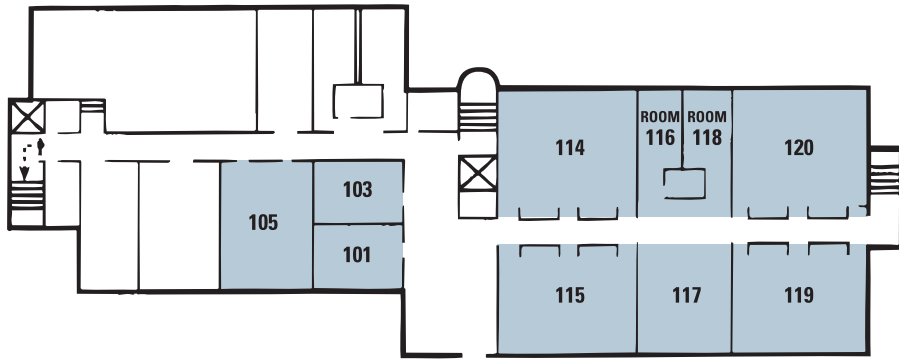

First Floor

Second Floor

Third Floor

Fourth Floor

- Meeting Rooms
- Hospitality Facilities

This IACC-approved conference center features:

- 14,026 square feet of meeting space
- 23 fully equipped meeting rooms for up to 130, including formal board rooms in the Montrose Mansion and meeting rooms in the adjacent conference wing
- Gracious early-20th-century architecture integrating progressive technology, comprehensive visual, audio and computer resources and high-speed Internet access in meeting and guest rooms
- Business center for desktop publishing, presentation graphics and business support services
- Dedicated conference planner

Room Capacities

Total Sq Ft

Room Size

Ceiling Ht

Classroom

Theater

Banquet 10

Reception