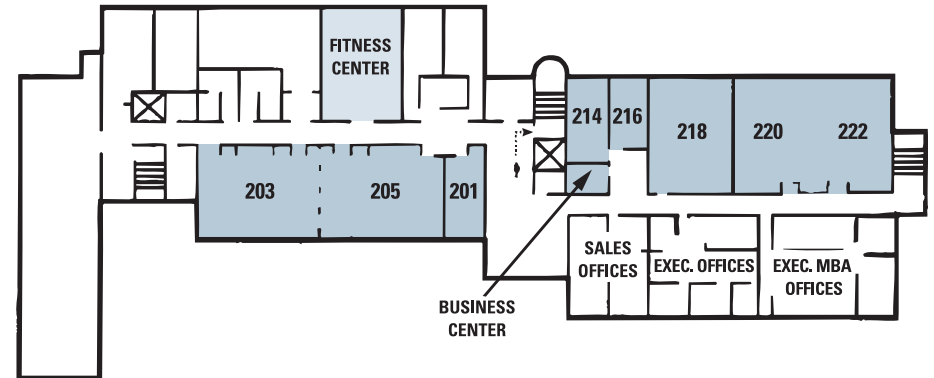

First Floor

Second Floor

Third Floor

Fourth Floor

- Meeting Rooms
- Hospitality Facilities

This IACC-approved conference center features:

- 14,026 square feet of meeting space
- 23 fully equipped meeting rooms for up to 130, including formal board rooms in the Montrose Mansion and meeting rooms in the adjacent conference wing
- Gracious early-20th-century architecture integrating progressive technology, comprehensive visual, audio and computer resources and high-speed Internet access in meeting and guest rooms
- Business center for desktop publishing, presentation graphics and business support services
- Dedicated conference planner

Room Capacities

Total Sq Ft

Room Size

Ceiling Ht

Classroom

Theater

Banquet 10

Reception